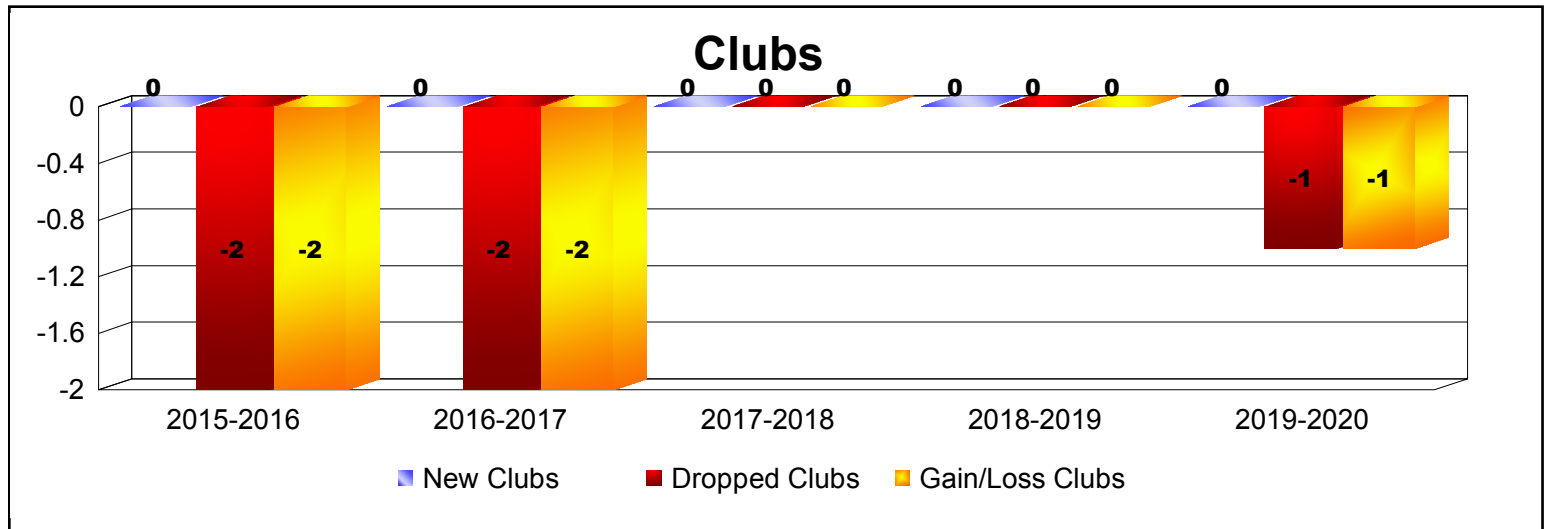

Year	New Clubs	Dropped Clubs	Gain/ Loss Clubs	New Members	Charter Members	Reinstate Members	Transfer Members	Total Member Added	Total Members Dropped	Gain/ Loss Members
2015-2016	0	-2	-2	97	10	9	9	125	-153	-28
2016-2017	0	-2	-2	117	3	7	12	139	-173	-34
2017-2018	0	0	0	110	1	5	8	124	-175	-51
2018-2019	0	0	0	89	1	14	8	112	-148	-36
2019-2020	0	-1	-1	45	1	3	3	52	-56	-4
Average	0	-1	-1	92	3	8	8	110	-141	-31

Year	New Clubs	Dropped Clubs	Gain/ Loss Clubs	New Members	Charter Members	Reinstate Members	Transfer Members	Total Member Added	Total Members Dropped	Gain/ Loss Members
2015-2016	0	0	0	13	1	0	0	14	-13	1
2016-2017	0	0	0	8	1	0	0	9	-22	-13
2017-2018	0	-1	-1	22	1	2	0	25	-39	-14
2018-2019	0	0	0	18	0	0	0	18	-12	6
2019-2020	0	0	0	5	0	0	0	5	-8	-3
Average	0	0	0	13	1	0	0	14	-19	-5