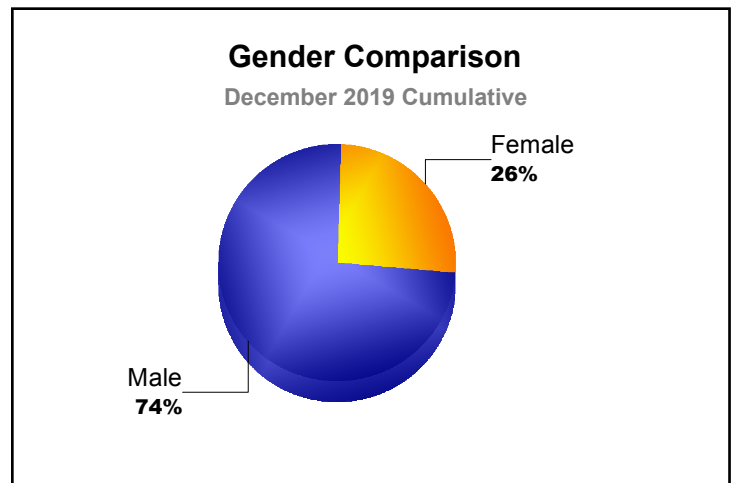

Year	New Clubs	Dropped Clubs	Gain/ Loss Clubs	New Members	Charter Members	Reinstate Members	Transfer Members	Total Member Added	Total Members Dropped	Gain/ Loss Members
2015-2016	0	-2	-2	97	10	9	9	125	-153	-28
2016-2017	0	-2	-2	117	3	7	12	139	-173	-34
2017-2018	0	0	0	110	1	5	8	124	-175	-51
2018-2019	0	0	0	89	1	14	8	112	-148	-36
2019-2020	0	-1	-1	45	1	3	3	52	-56	-4
Average	0	-1	-1	92	3	8	8	110	-141	-31