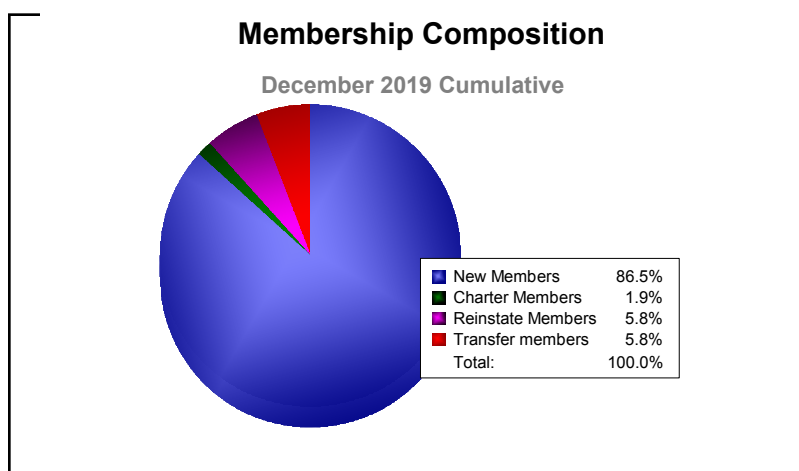

Year	New Clubs	Dropped Clubs	Gain/ Loss Clubs	New Members	Charter Members	Reinstate Members	Transfer Members	Total Member Added	Total Members Dropped	Gain/ Loss Members
2015-2016	0	-2	-2	97	10	9	9	125	-153	-28
2016-2017	0	-2	-2	117	3	7	12	139	-173	-34
2017-2018	0	0	0	110	1	5	8	124	-175	-51
2018-2019	0	0	0	89	1	14	8	112	-148	-36
2019-2020	0	-1	-1	45	1	3	3	52	-56	-4
Average	0	-1	-1	92	3	8	8	110	-141	-31

Year	New Clubs	Dropped Clubs	Gain/ Loss Clubs	New Members	Charter Members	Reinstate Members	Transfer Members	Total Member Added	Total Members Dropped	Gain/ Loss Members
2015-2016	0	0	0	13	1	0	0	14	-13	1
2016-2017	0	0	0	8	1	0	0	9	-22	-13
2017-2018	0	-1	-1	22	1	2	0	25	-39	-14
2018-2019	0	0	0	18	0	0	0	18	-12	6
2019-2020	0	0	0	5	0	0	0	5	-8	-3
Average	0	0	0	13	1	0	0	14	-19	-5