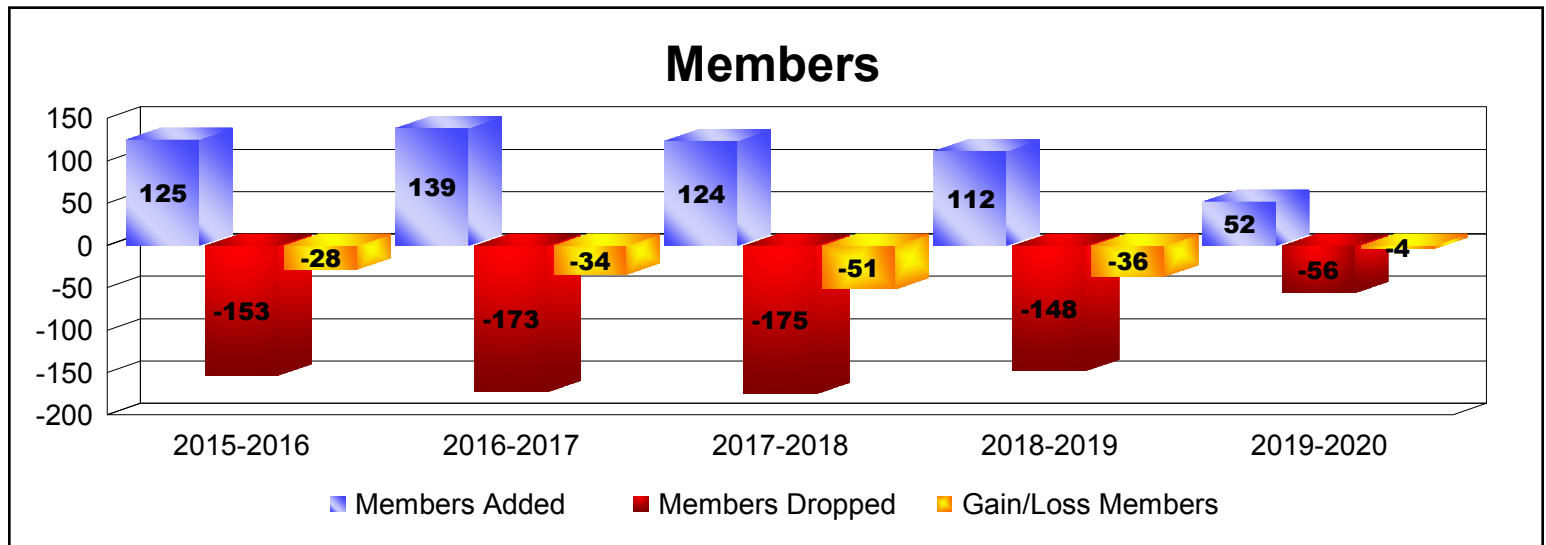

Year	New Clubs	Dropped Clubs	Gain/ Loss Clubs	New Members	Charter Members	Reinstate Members	Transfer Members	Total Member Added	Total Members Dropped	Gain/ Loss Members
2015-2016	0	-2	-2	97	10	9	9	125	-153	-28
2016-2017	0	-2	-2	117	3	7	12	139	-173	-34
2017-2018	0	0	0	110	1	5	8	124	-175	-51
2018-2019	0	0	0	89	1	14	8	112	-148	-36
2019-2020	0	-1	-1	45	1	3	3	52	-56	-4
Average	0	-1	-1	92	3	8	8	110	-141	-31

Year	New Clubs	Dropped Clubs	Gain/ Loss Clubs	New Members	Charter Members	Reinstate Members	Transfer Members	Total Member Added	Total Members Dropped	Gain/ Loss Members
2015-2016	0	0	0	13	1	0	0	14	-13	1
2016-2017	0	0	0	8	1	0	0	9	-22	-13
2017-2018	0	-1	-1	22	1	2	0	25	-39	-14
2018-2019	0	0	0	18	0	0	0	18	-12	6
2019-2020	0	0	0	5	0	0	0	5	-8	-3
Average	0	0	0	13	1	0	0	14	-19	-5